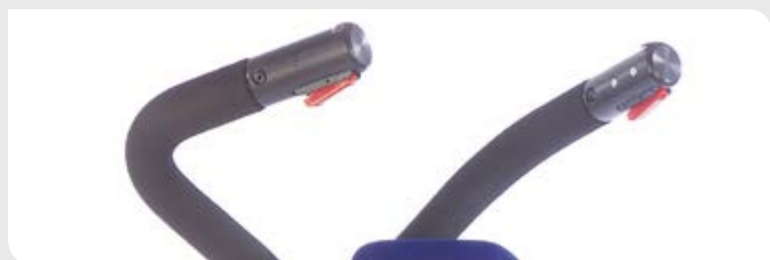

Impugnatura ergonomica con pulsanti di grandi dimensioni per un facile e sicuro controllo del montascale.
Ergonomic handle with large buttons for easy and safe control of the stairlift.